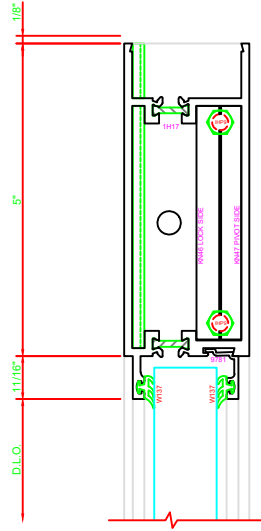

300 STILE
S/A D502 FOR OFFSET PIVOTS

ERASE NOTE
BUTT HINGES CAN NOT BE USED
WITH THERMASTILE DOORS

301 STILE
S/A D502 FOR OFFSET PIVOTS

ERASE NOTE
BUTT HINGES CAN NOT BE USED
WITH THERMASTILE DOORS

100 TOP RAIL
S/A D502

ERASE NOTE
TOP RAIL FOR SURFACE CLOSERS,
OR DORMA TYPE C.O.C., NOT LCN
C.O.C.

200 BOTTOM RAIL
S/A D502