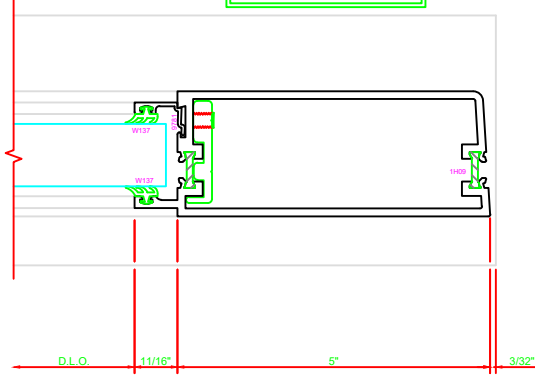

300 STILE
S/A D502 FOR OFFSET PIVOTS

ERASE NOTE
BUTT HINGES CAN NOT BE USED
WITH THERMASTILE DOORS

301 STILE
S/A D502 FOR OFFSET PIVOTS

ERASE NOTE
BUTT HINGES CAN NOT BE USED
WITH THERMASTILE DOORS

100 TOP RAIL
S/A D502

ERASE NOTE
TOP RAIL FOR SURFACE CLOSERS,
OR DORMA TYPE C.O.C., NOT LCN
C.O.C.

200 BOTTOM RAIL
S/A D502