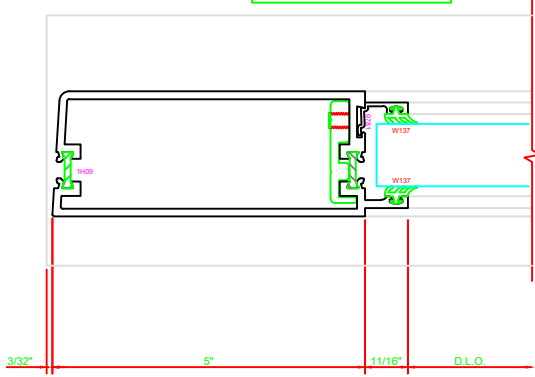

300 STILE
S/A D502 FOR OFFSET PIVOTS

ERASE NOTE
BUTT HINGES CAN NOT BE USED
WITH THERMASTILE DOORS

301 STILE
S/A D502 FOR OFFSET PIVOTS

ERASE NOTE
BUTT HINGES CAN NOT BE USED
WITH THERMASTILE DOORS

100 TOP RAIL
S/A D502

ERASE NOTE
TOP RAIL FOR SURFACE CLOSERS,
OR DORMA TYPE C.O.C., NOT LCN
C.O.C.

200 BOTTOM RAIL
S/A D502