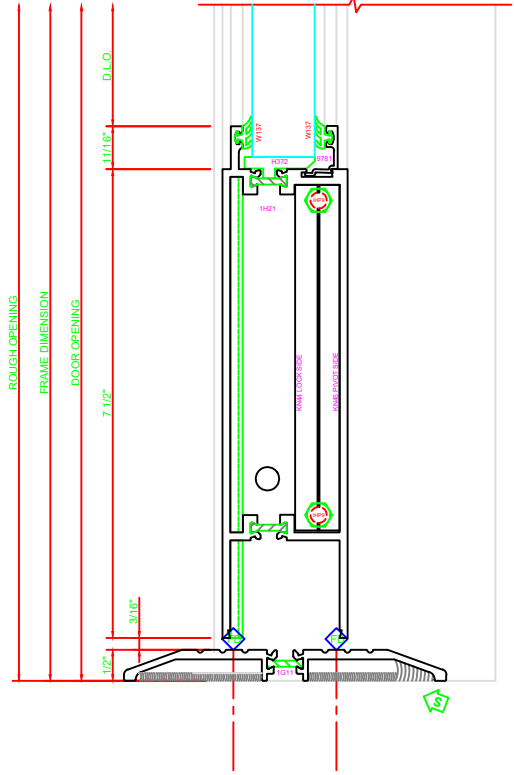

300 STILE
S/A D502 FOR OFFSET PIVOTS

ERASE NOTE
BUTT HINGES CAN NOT BE USED
WITH THERMASTILE DOORS

301 STILE
S/A D502 FOR OFFSET PIVOTS

ERASE NOTE
BUTT HINGES CAN NOT BE USED
WITH THERMASTILE DOORS

100 TOP RAIL
S/A D502

ERASE NOTE
TOP RAIL FOR SURFACE CLOSERS,
OR DORMA TYPE C.O.C., NOT LCN
C.O.C.

200 BOTTOM RAIL
S/A D502